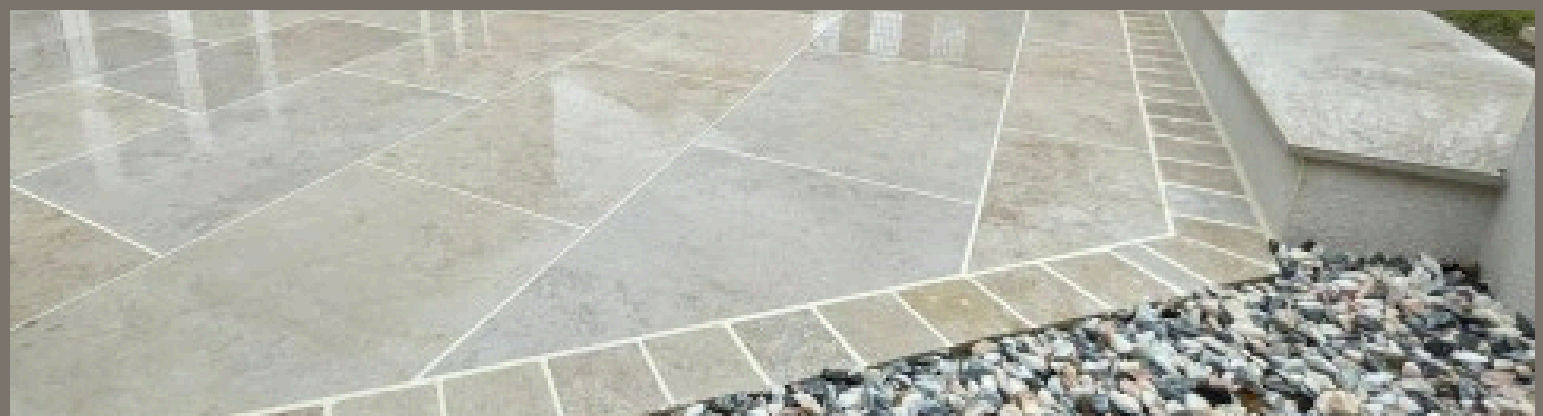

Pietra Jura Beige Porcelain Paving: Timeless Elegance Reimagined

Elevate your garden design with the enduring beauty of Pietra Jura Beige porcelain paving. This exceptional material seamlessly blends the classic charm of natural limestone with the precision and practicality of modern manufacturing.

Replicating the coveted German Jura Limestone with astonishing accuracy, Pietra Jura Beige showcases delicate buff tones, authentic fossil imprints, and natural striations. These exquisite details imbue your outdoor space with a sense of timeless sophistication.

Engineered for effortless maintenance, this porcelain marvel is stain-resistant and requires no sealing, providing you with ample time to focus on the creative aspects of your project.

Unlock your design potential with our bespoke profiling options. Create unique and captivating garden features that truly reflect your vision.

Pietra Jura Beige porcelain paving is more than just a surface; it's a canvas for your design brilliance.