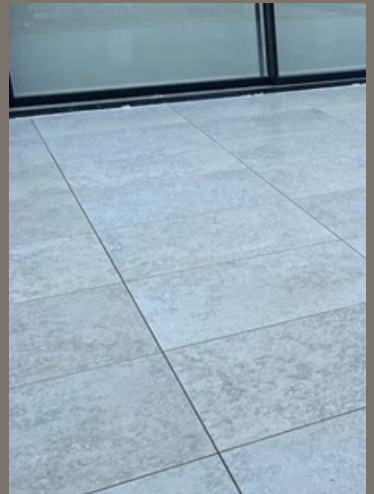

Pietra Jura Grey Porcelain Paving: Classically Stylish, Modern Performance

Enhance your outdoor designs with the refined allure of Pietra Jura Grey Porcelain Paving. This exceptional material masterfully captures the timeless beauty of natural German Jura Grey Limestone, while delivering the superior performance and versatility of Italian porcelain.

Discerning designers will appreciate the authentic replication of the coveted Jura Grey aesthetic, complete with intricate fossil detailing. Yet, unlike its natural counterpart, porcelain offers unmatched durability, stain resistance, and low maintenance, ensuring long-lasting beauty in even the most demanding outdoor environments.

Create striking contrasts or harmonious blends with complementary materials. Our Pietra Jura Grey Porcelain Paving is the ideal foundation for contemporary or traditional garden styles. Experience the perfect fusion of nature and innovation.

Request your sample today to explore the endless design possibilities.